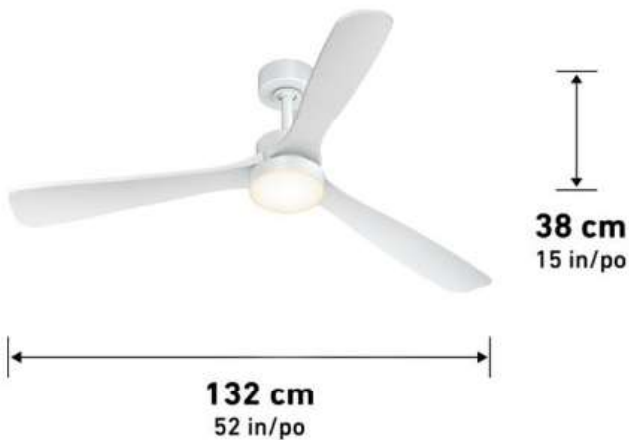

Certifications

☐	☐	☒	☐	☐	☐
Damp Rated	ETL Certified	☒	JAS Certified	☒	Dimmable
Wet Rated	Dark Sky	☐	Selectable CCT	☒	0-10v Dim
Hardwire	Plug-In	☒	Ceiling Mount	☒	Wall Mount

Notes

- 3 blade speeds
- Remote Control
- Dry Location Only

STAMP

Artika reserves the right to modify its products from time to time as part of our continuous improvement program.

Service & products for professionals.
Service & produits pour professionnels.
Servicio & productos para profesionales.

+1-866-661-9606 opt. 2
pro@artika.com
www.artika.com/pro

1756 50th ave, Lachine, QC H8T 2V5, Canada